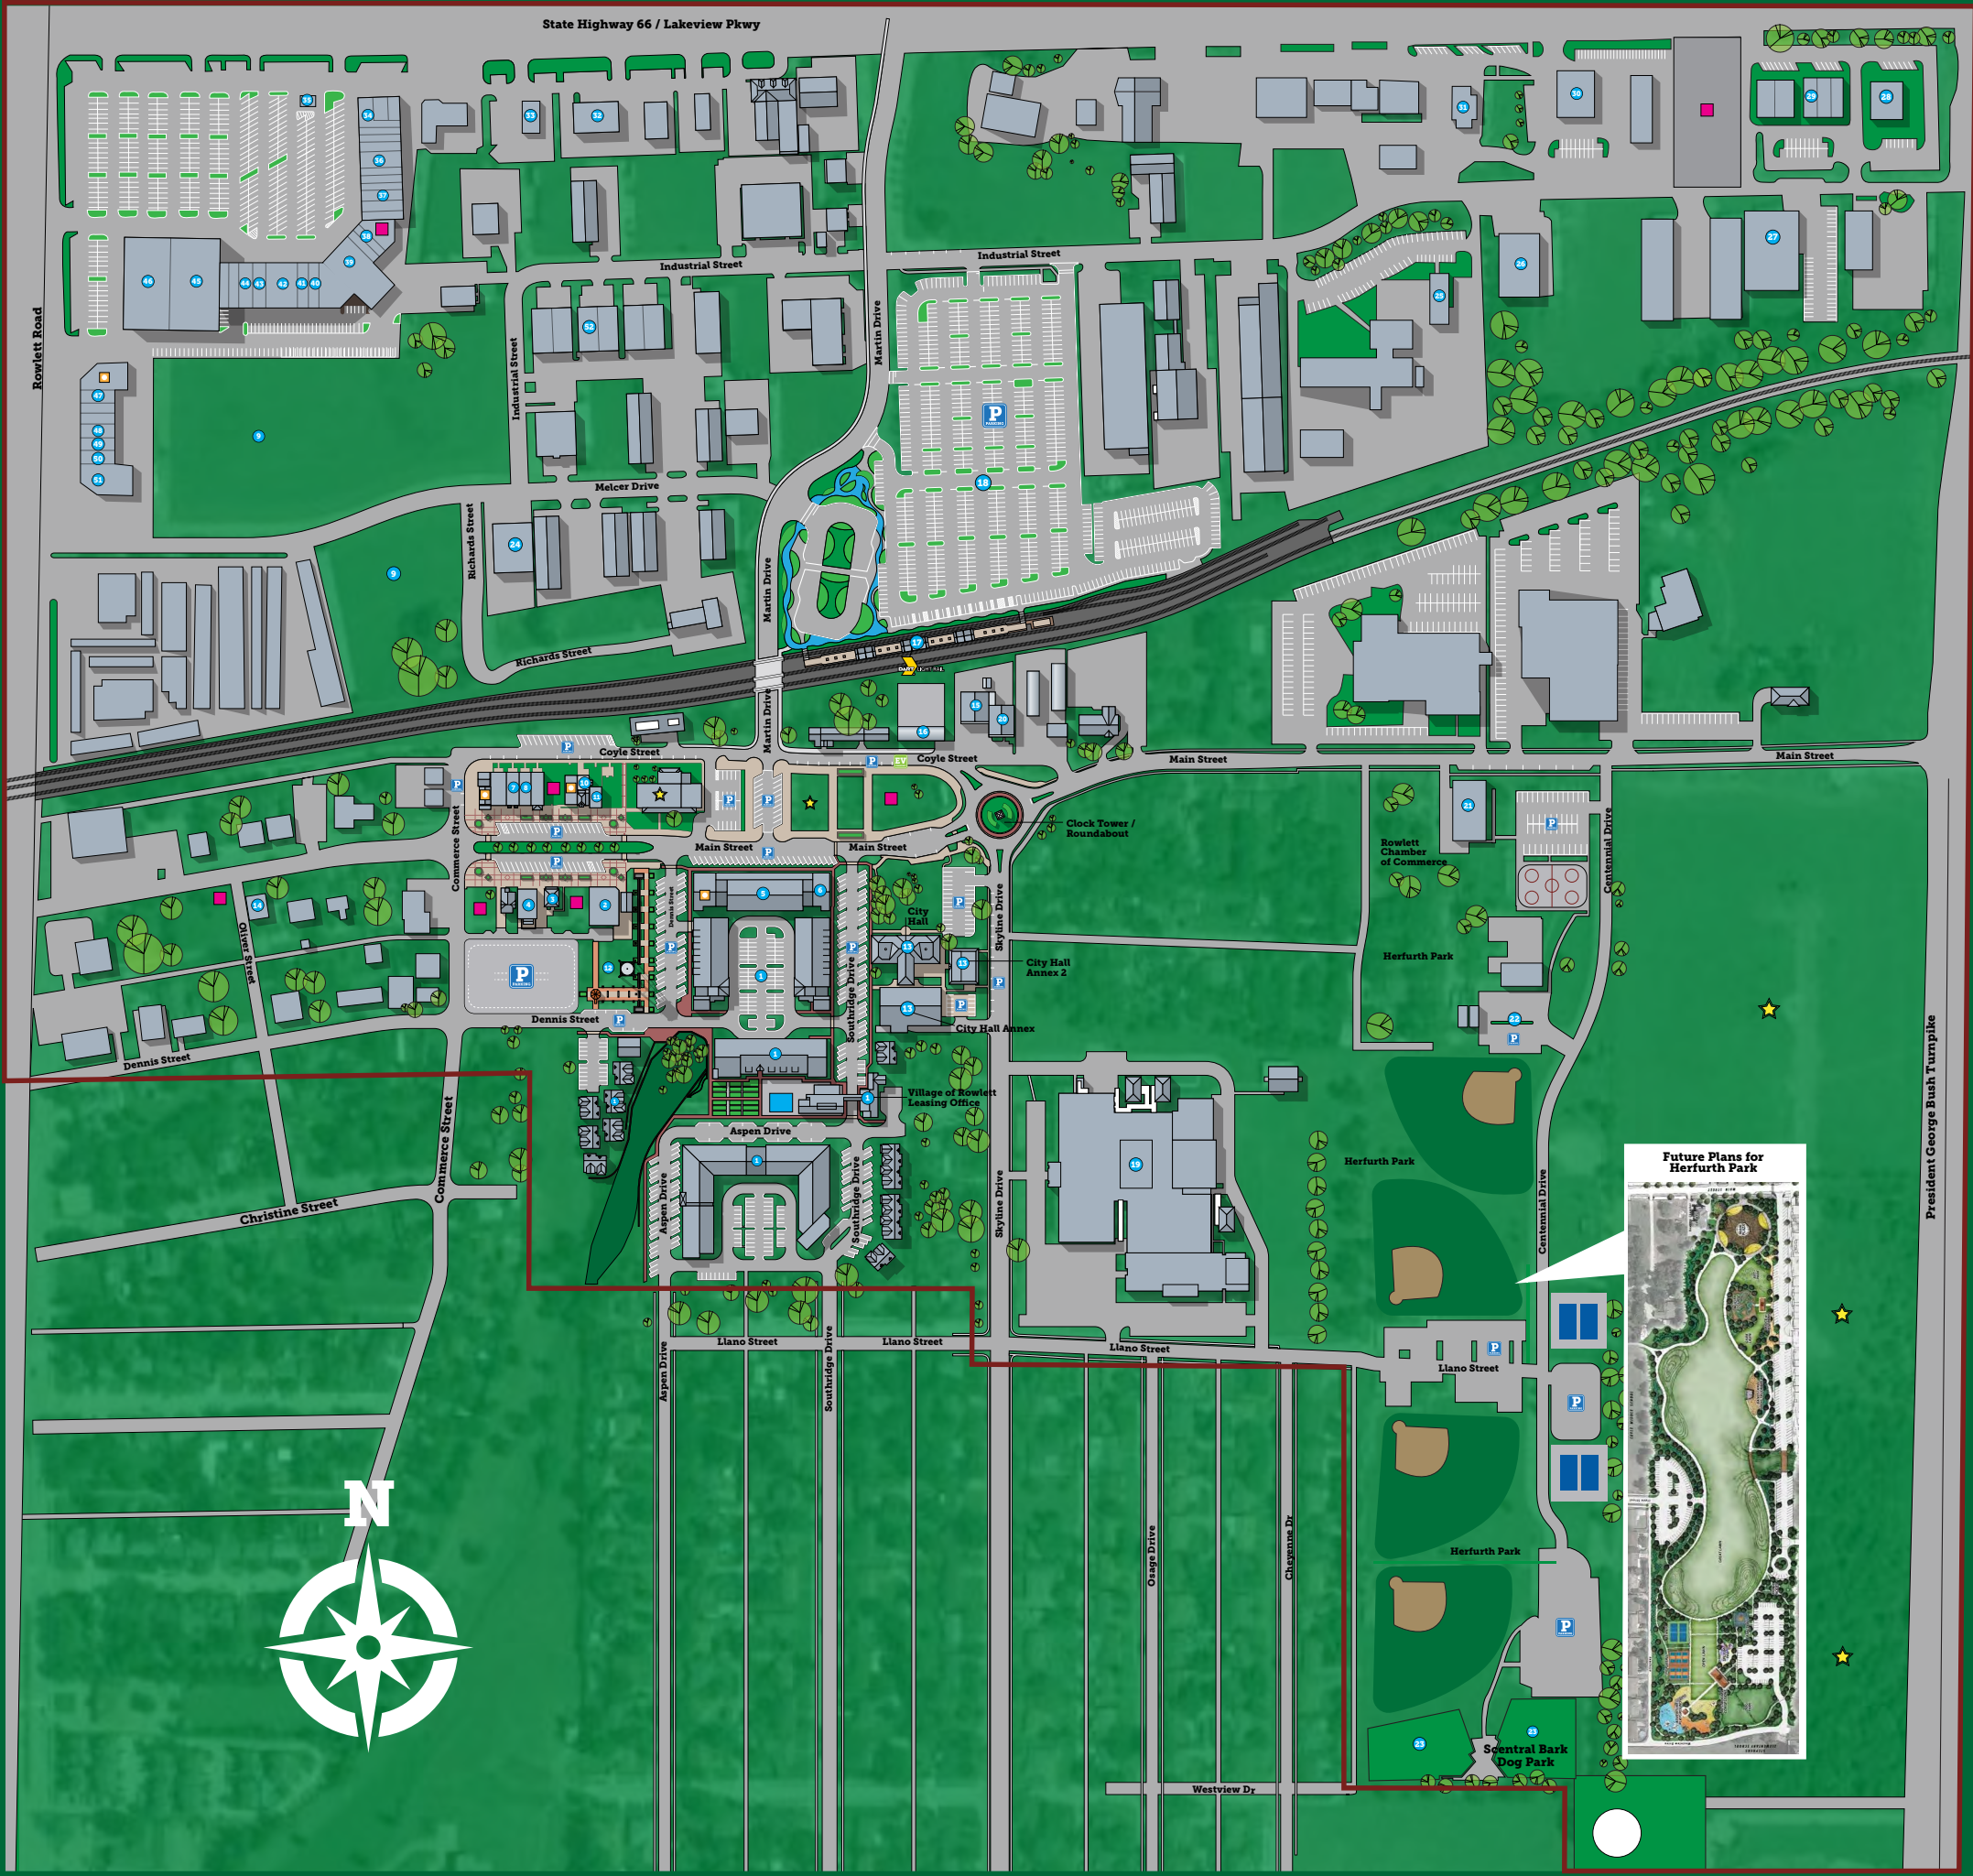

VILLAGE OF ROWLETT DOWNTOWN

MAP LEGEND

- | | |
|--|-------------------------------------|
| 1. Village of Rowlett | 31. Dairy Queen |
| 2. Bankhead Brewing Co. | 32. Champion's Nail Bar |
| 3. Girlfriends Boutique | 33. KFC |
| 4. Hot Diggity Dog Grooming & Lodging | 34. Nick's Sports Bar |
| 5. Rowlett Public Library | 35. Scooter's Coffee |
| 6. Book Club Cafe | 36. Only Nail Bar |
| 7. Lexie's Boutique | 37. Star City Barber Shop |
| 8. Barracos Latin Cuisine | 38. Shiny Wok Asian Cuisine |
| 9. Rowlett Station | 39. Harbor Freight |
| 10. Modern Well | 40. Grammy Nails & Spa |
| 11. Fresh Ink Tattoo | 41. Fit House Cafe |
| 12. Veteran's Park / Water Tower | 42. CiCi's Pizza |
| 13. City Hall | 43. SOI Brow |
| 14. Main Street Cigar | 44. Kiki's Authentic Mexican |
| 15. Main Street Events | 45. Aldi |
| 16. Slater Firearms / Slater Lawn & Garden | 46. Goody Goody Liquor |
| 17. DART Station | 47. River Nails and Spa |
| 18. Rowlett Park & Ride | 48. Nutrition With Attitude |
| 19. Coyle Middle School | 49. Tobacco Box |
| 20. Fulton Building | 50. Minced Meal Prep |
| 21. Rowlett Chamber of Commerce | 51. Pancho and Lefty's |
| 22. Herfurth Park | 52. CrossFit Rowlett/PUSH Nutrition |
| 23. Scentral Bark Dog Park | — Downtown Boundary |
| 24. Sideline Sports | ★ Future Development |
| 25. Rowlett Animal Shelter | □ Space Available |
| 26. Camp Bow Wow | ■ Land Available |
| 27. GatSplat Indoor Paintball | P Public Parking |
| 28. Panera Bread | EV EV Charging Station |
| 29. Jersey Mike's Subs | |
| 30. Applebee's | |